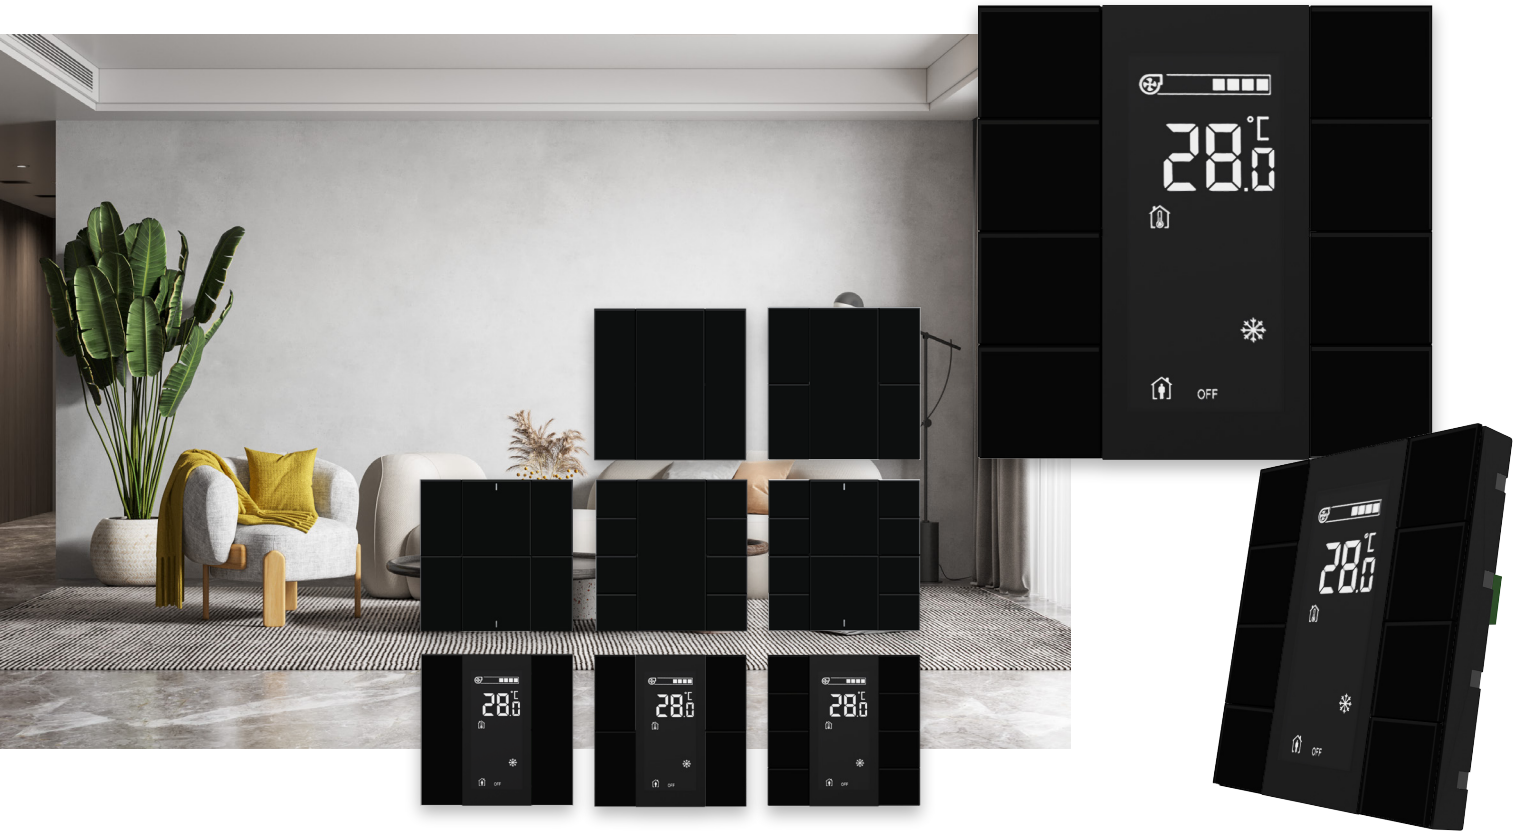

iSwitch - Black Plexiglass