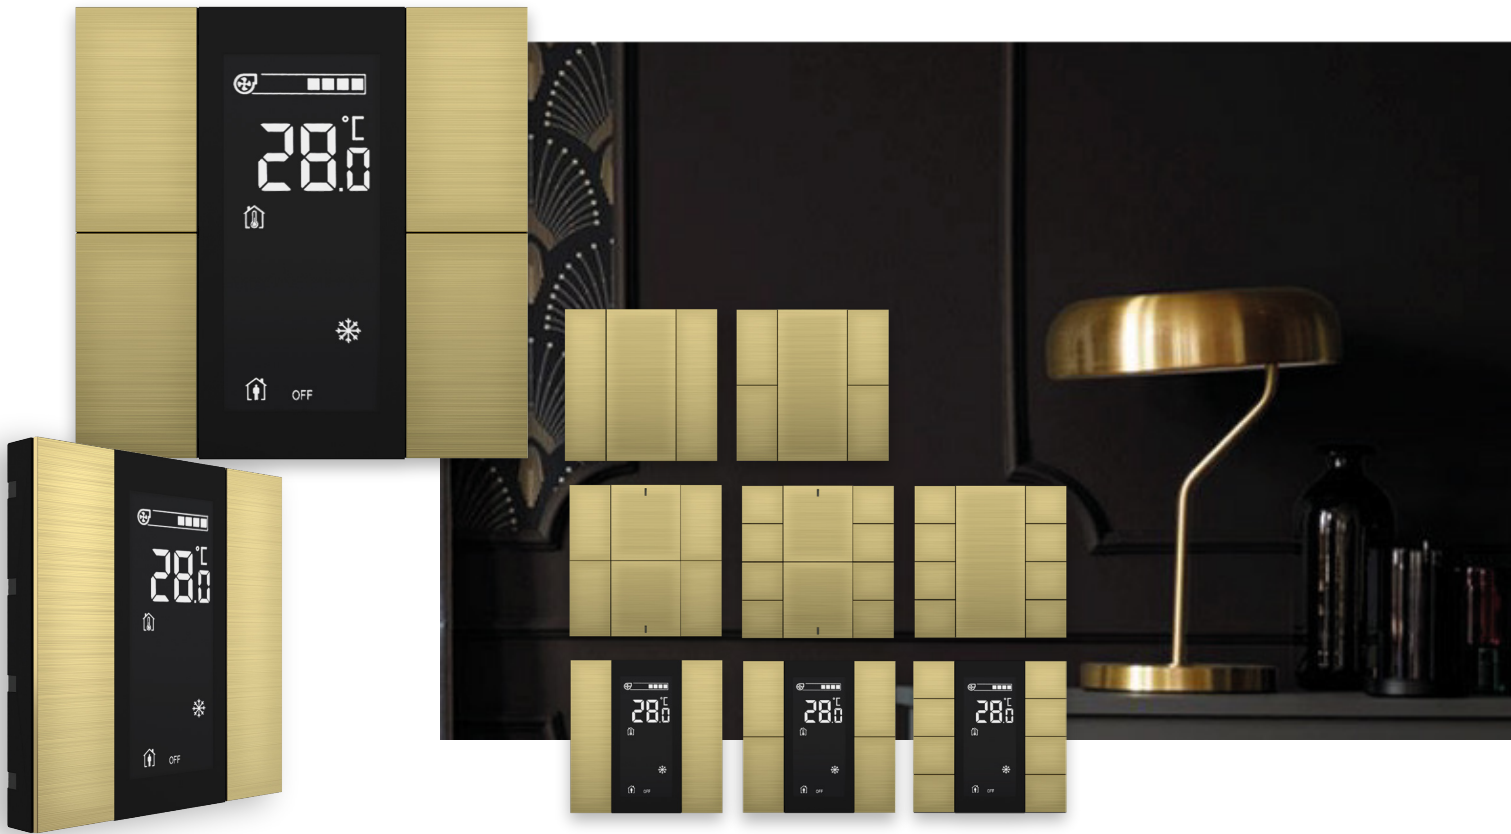

iSwitch - Gold Aluminium Eloxal Matt Brushed

iSwitch - Bronze Aluminium Eloxal Matt Brushed